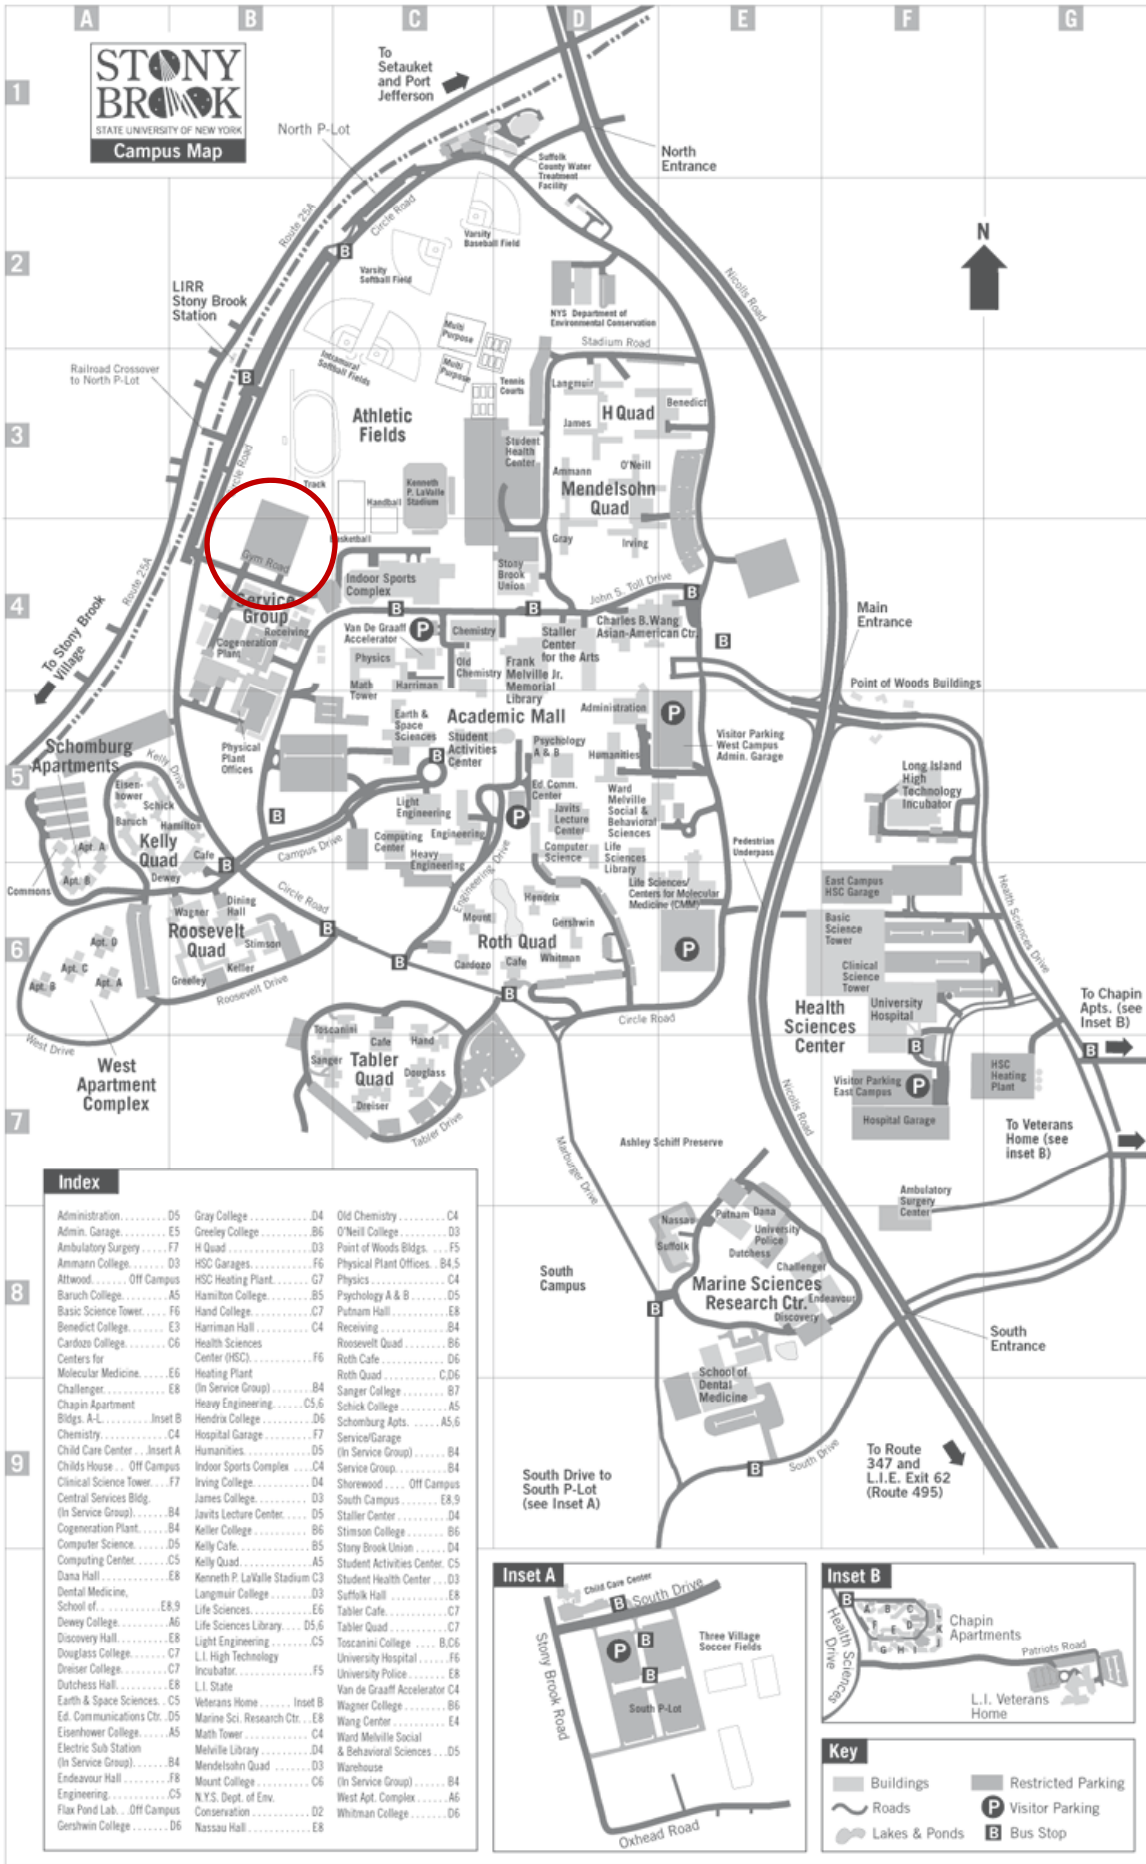

STONY BROOK
STATE UNIVERSITY OF NEW YORK
Campus Map

Key	
	Buildings
	Roads
	Lakes & Ponds
	Restricted Parking
	Visitor Parking
	Bus Stop