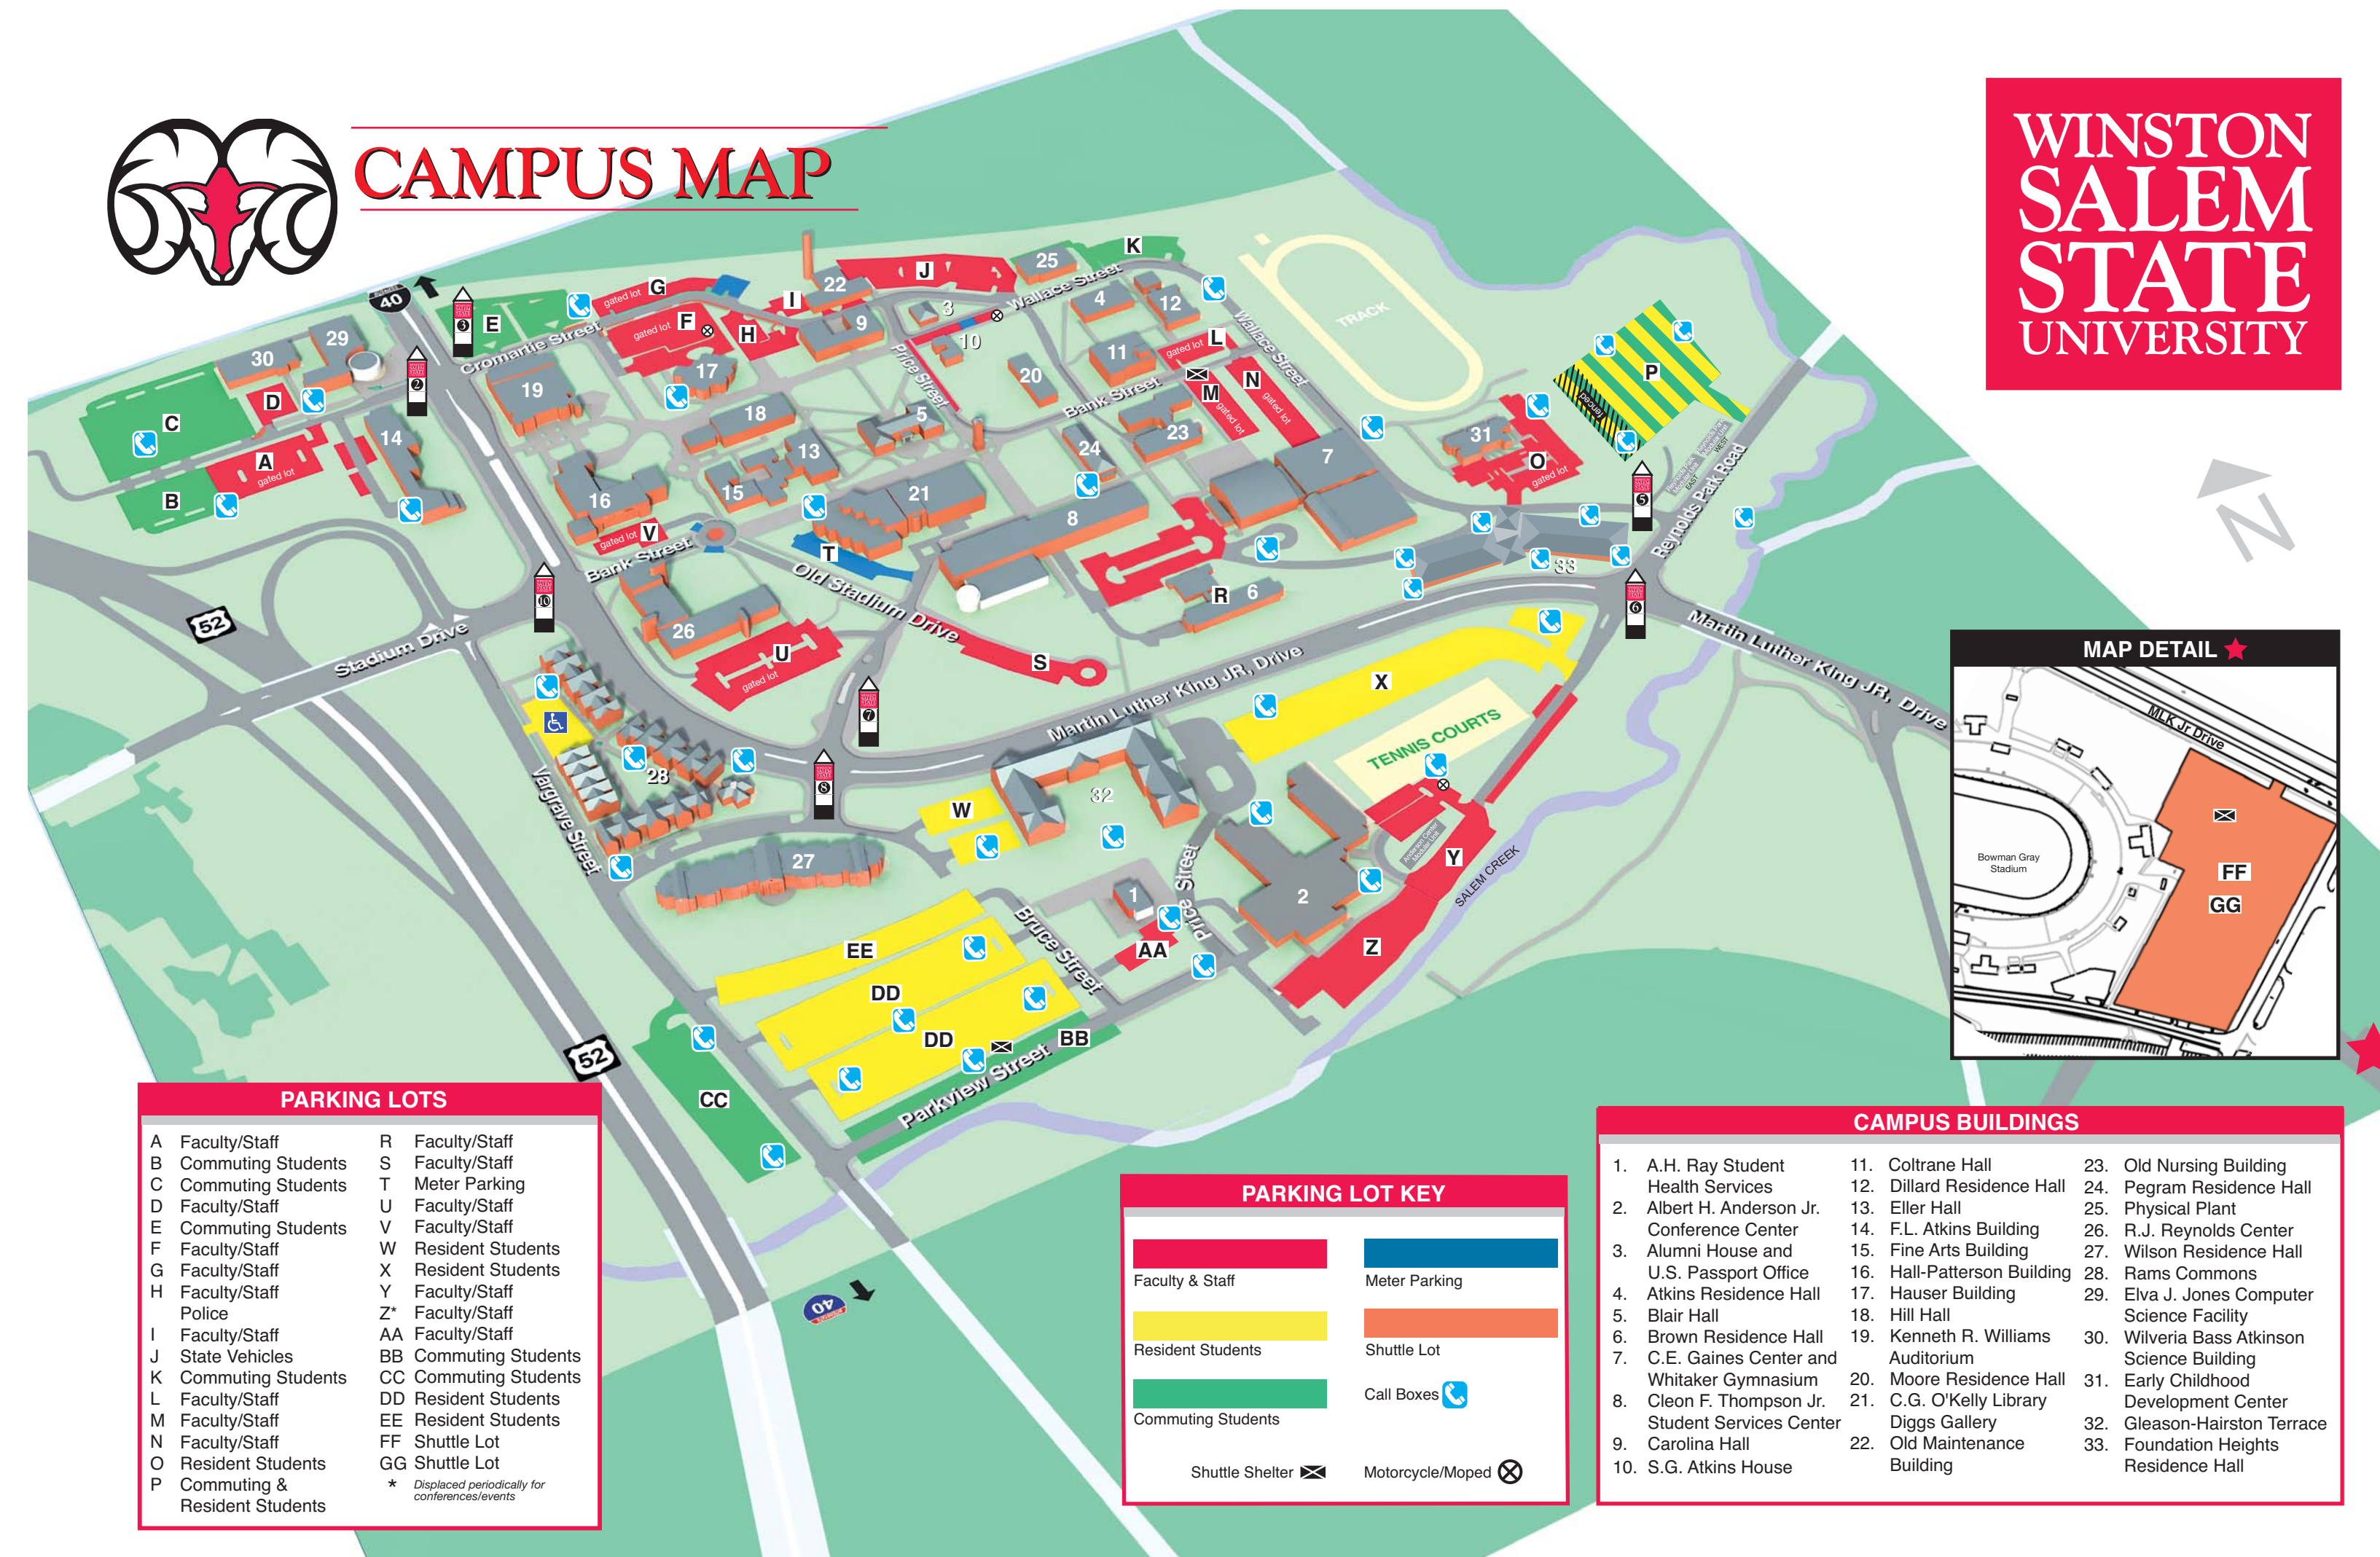

CAMPUS MAP

PARKING LOTS	
A	Faculty/Staff
B	Commuting Students
C	Commuting Students
D	Faculty/Staff
E	Commuting Students
F	Faculty/Staff
G	Faculty/Staff
H	Faculty/Staff
I	Faculty/Staff
J	State Vehicles
K	Commuting Students
L	Faculty/Staff
M	Faculty/Staff
N	Faculty/Staff
O	Resident Students
P	Commuting & Resident Students
R	Faculty/Staff
S	Faculty/Staff
T	Meter Parking
U	Faculty/Staff
V	Faculty/Staff
W	Resident Students
X	Resident Students
Y	Faculty/Staff
Z	Faculty/Staff
AA	Faculty/Staff
BB	Commuting Students
CC	Commuting Students
DD	Resident Students
EE	Resident Students
FF	Shuttle Lot
GG	Shuttle Lot
* Dispersed periodically for conferences/events	

PARKING LOT KEY	
	Faculty & Staff
	Meter Parking
	Resident Students
	Commuting Students
	Shuttle Lot
	Call Boxes
	Shuttle Shelter
	Motorcycle/Moped

CAMPUS BUILDINGS			
1.	A.H. Ray Student Health Services	23.	Old Nursing Building
2.	Albert H. Anderson Jr. Conference Center	24.	Pegram Residence Hall
3.	Alumni House and U.S. Passport Office	25.	Physical Plant
4.	Atkins Residence Hall	26.	R.J. Reynolds Center
5.	Blair Hall	27.	Wilson Residence Hall
6.	Brown Residence Hall	28.	Rams Commons
7.	C.E. Gaines Center and Whitaker Gymnasium	29.	Elva J. Jones Computer Science Facility
8.	Cleon F. Thompson Jr. Student Services Center	30.	Wilveria Bass Atkinson Science Building
9.	Carolina Hall	31.	Early Childhood Development Center
10.	S.G. Atkins House	32.	Gleason-Hairston Terrace
		33.	Foundation Heights Residence Hall
11.	Coltrane Hall		
12.	Dillard Residence Hall		
13.	Eller Hall		
14.	F.L. Atkins Building		
15.	Fine Arts Building		
16.	Hall-Patterson Building		
17.	Hauser Building		
18.	Hill Hall		
19.	Kenneth R. Williams Auditorium		
20.	Moore Residence Hall		
21.	C.G. O'Kelly Library		
22.	Diggs Gallery		
	Old Maintenance Building		