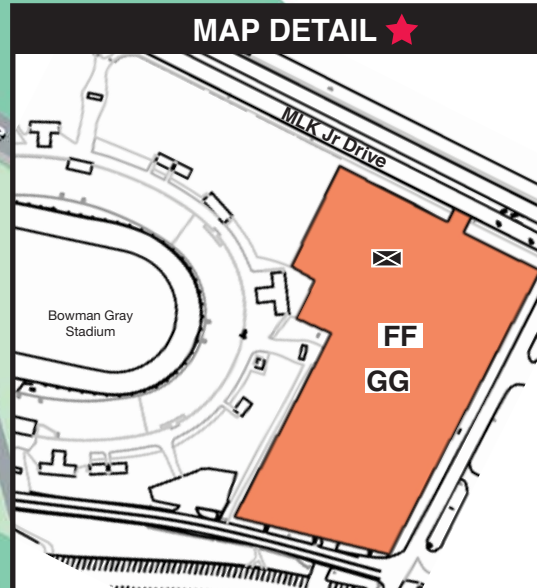

CAMPUS MAP

PARKING LOTS	
A	Faculty/Staff
B	Commuting Students
C	Commuting Students
D	Faculty/Staff
E	Commuting Students
F	Faculty/Staff
G	Faculty/Staff
H	Faculty/Staff
I	Faculty/Staff
J	State Vehicles
K	Commuting Students
L	Faculty/Staff
M	Faculty/Staff
N	Faculty/Staff
O	Resident Students
P	Commuting & Resident Students
R	Faculty/Staff
S	Faculty/Staff
T	Meter Parking
U	Faculty/Staff
V	Faculty/Staff
W	Resident Students
X	Resident Students
Y	Faculty/Staff
Z	Faculty/Staff
AA	Faculty/Staff
BB	Commuting Students
CC	Commuting Students
DD	Resident Students
EE	Resident Students
FF	Shuttle Lot
GG	Shuttle Lot
* Dispersed periodically for conferences/events	

PARKING LOT KEY	
	Faculty & Staff
	Meter Parking
	Resident Students
	Commuting Students
	Shuttle Lot
	Call Boxes
	Shuttle Shelter
	Motorcycle/Moped

CAMPUS BUILDINGS			
1.	A.H. Ray Student Health Services	23.	Old Nursing Building
2.	Albert H. Anderson Jr. Conference Center	24.	Pegram Residence Hall
3.	Alumni House and U.S. Passport Office	25.	Physical Plant
4.	Atkins Residence Hall	26.	R.J. Reynolds Center
5.	Blair Hall	27.	Wilson Residence Hall
6.	Brown Residence Hall	28.	Rams Commons
7.	C.E. Gaines Center and Whitaker Gymnasium	29.	Elva J. Jones Computer Science Facility
8.	Cleon F. Thompson Jr. Student Services Center	30.	Wilveria Bass Atkinson Science Building
9.	Carolina Hall	31.	Early Childhood Development Center
10.	S.G. Atkins House	32.	Gleason-Hairston Terrace
		33.	Foundation Heights Residence Hall
11.	Coltrane Hall		
12.	Dillard Residence Hall		
13.	Eller Hall		
14.	F.L. Atkins Building		
15.	Fine Arts Building		
16.	Hall-Patterson Building		
17.	Hauser Building		
18.	Hill Hall		
19.	Kenneth R. Williams Auditorium		
20.	Moore Residence Hall		
21.	C.G. O'Kelly Library		
22.	Diggs Gallery		
	Old Maintenance Building		